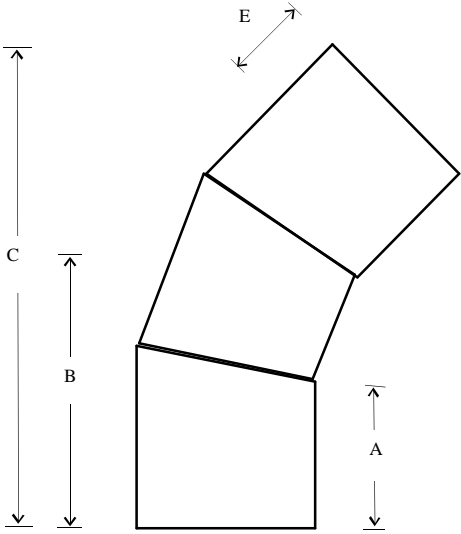

Fabricated Fittings

45° Elbow (3 Segment)

For Information Call (713) 645-2858
or fax (713) 645-1756

2" to 24" IPS Standard, DIPS Sizes on Request
2 Segment on Request
SDR 11, Stock in Most Sizes

Fabricated Fittings

45° Elbow (3 Segment)

For Information Call (713) 645-2858
or fax (713) 645-1756

2" to 24" IPS Standard, DIPS Sizes on Request 2 Segment on Request SDR11, Stock in Most Sizes										
Nom. Pipe Size	SDR	PSI	Stock	Dim. A	Dim. B	Dim. C	Dim. E	Dim. R	Weight	Part Number
2	7	200	n	3.00	5.10	9.60	1.50	8.70	1.00	FF020T45020B000
	11	120	y						0.50	FF020T45020E000
3	7	200	n	3.00	5.40	10.40	1.50	9.30	2.000	FF030T45030B000
	11	120	y						1.00	FF030T45030E000
	17	75	y						1.00	FF030T45030J000
4	7	200	n	5.00	8.50	16.10	2.50	14.20	5.00	FF040T45040B000
	11	120	y						3.00	FF040T45040E000
	17	75	y						2.00	FF040T45040J000
6	7	200	y	6.00	10.60	20.50	3.00	18.40	13.00	FF060T45060B000
	11	120	y						9.00	FF060T45060E000
	17	75	y						8.00	FF060T45060J000
10	7	200	y	6.00	11.50	23.40	3.00	20.40	22.00	FF080T45080B000
	11	120	y						15.00	FF080T45080E000
	17	75	y						10.00	FF080T45080J000
	26	48	n						7.00	FF080T45080L000
12	7	200	n	8.00	15.00	30.00	4.00	3.00	35.00	FF100T45100B000
	11	120	y						24.00	FF100T45100E000
	17	75	y						16.00	FF100T45100J000
	26	48	n						11.00	FF100T45100L000
14	7	200	y	8.00	15.30	30.90	4.00	27.10	65.00	FF120T45120B000
	11	120	y						44.00	FF120T45120E000
	17	75	y						29.00	FF120T45120J000
16	26	48	n	10.00	18.70	37.60	5.00	33.10	20.00	FF120T45120L000
	7	200	y						79.00	FF140T45140B000
	11	120	y						54.00	FF140T45140E000
	17	75	y						36.00	FF140T45140J000
18	26	48	n	10.00	19.10	39.00	5.00	34.10	24.00	FF140T45140L000
	7	200	y						127.00	FF160T45160B000
	11	120	y						86.00	FF160T45160E000
	17	75	y						58.00	FF160T45160J000
20	26	48	n	10.00	19.10	39.00	5.00	34.10	39.00	FF160T45160L000
	11	120	y						111.00	FF180T45180B000
	17	75	y						75.00	FF180T45180E000
	26	48	n						50.00	FF180T45180J000
24	11	120	y						151.00	FF200T45200B000